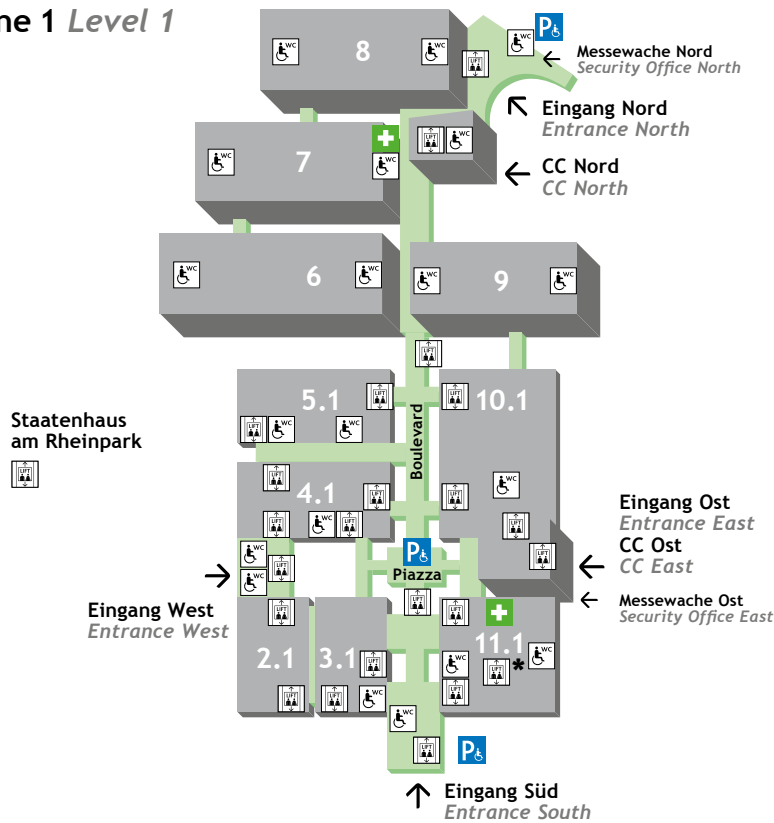

Barrierefreier Messeaufenthalt

Barrier-free trade fair complex

Ebene 1 Level 1

Aufzug
Elevator

Aufzug nicht in vollem Umfang
behindertengerecht
This elevator is not fully adapted for
use by disabled people

Behinderten-WC
Restroom for the handicapped

Sonderparkplatz
Special parking lot
- Eingang Nord, P20A
Entrance North, P20A
- Eingang Ost, unter der Piazza
Entrance East, under the Piazza
- Eingang Süd, Tor F
Entrance South, Gate F

Sanitätsstation
Medical Centre

Ebene 2 Level 2

Wir helfen Ihnen weiter
Messewache Eingang Nord
Telefon +49 221 821-2551
Messewache Eingang Ost
Telefon +49 221 821-2550

We are there to help you
Security Office Entrance North
Tel. +49 221 821-2551
Security Office Entrance East
Tel. +49 221 821-2550

All the Halls in the Koelnmesse trade fair complex have disabled toilets which you can find on the reverse side of the area map.

With very few exceptions, the lifts in the trade fair complex are fully suitable for the disabled. This too is marked in the layout diagram.